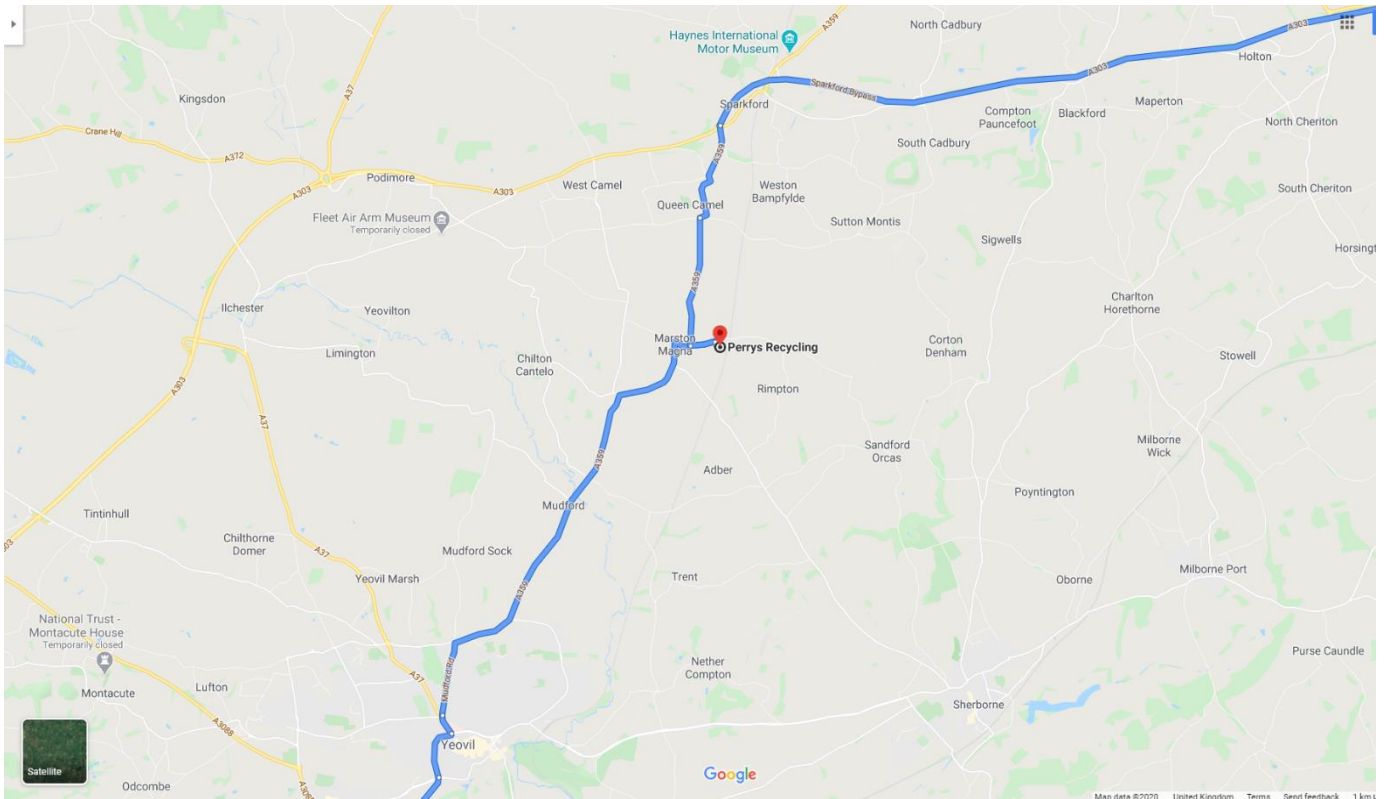

Depot H/Q, MARSTON MAGNA, YEOVIL, SOMERSET, BA22 8DL Tel. 01935 85011
 Info@perrys-recycling.co.uk Website: www.perrys-recycling.co.uk

HEAVY GOODS VEHICLE APPROVED ACCESS TO DEPOT Via A303 & A359 only

- Approaching from the North – A303, Queen Camel, A359, Marston Magna, turn left by Church onto Rimpley Lane, 400m depot entrance on right.
- Approaching from the South – via Yeovil, A359, Mudford, Marston Magna, turn right by Church onto Rimpley Lane, 400 m depot entrance on right.
- Please respect our neighbours and the speed restrictions, **thank you**.