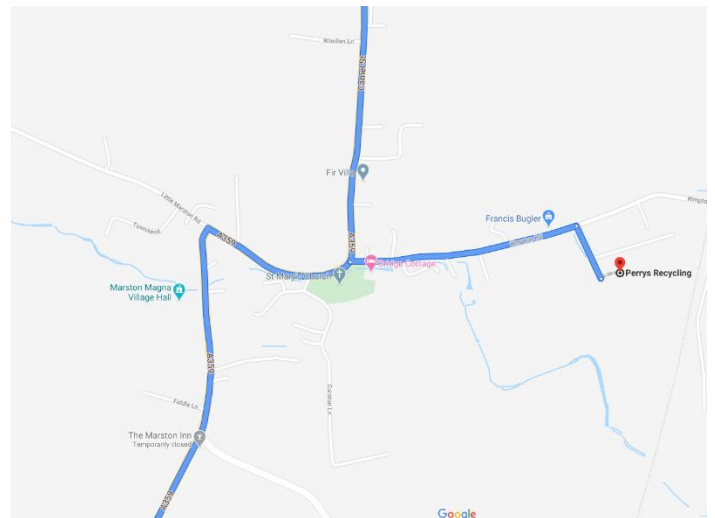

Depot H/Q, MARSTON MAGNA, YEOVIL, SOMERSET, BA22 8DL Tel. 01935 85011
 Info@perrys-recycling.co.uk Website: www.perrys-recycling.co.uk

HEAVY GOODS VEHICLE APPROVED ACCESS TO DEPOT Via A303 & A359 only

- Approaching from the North – A303, Queen Camel, A359, Marston Magna, turn left by Church onto Rimpley Lane, 400m depot entrance on right.
- Approaching from the South – via Yeovil, A359, Mudford, Marston Magna, turn right by Church onto Rimpley Lane, 400 m depot entrance on right.
- Please respect our neighbours and the speed restrictions, **thank you**.